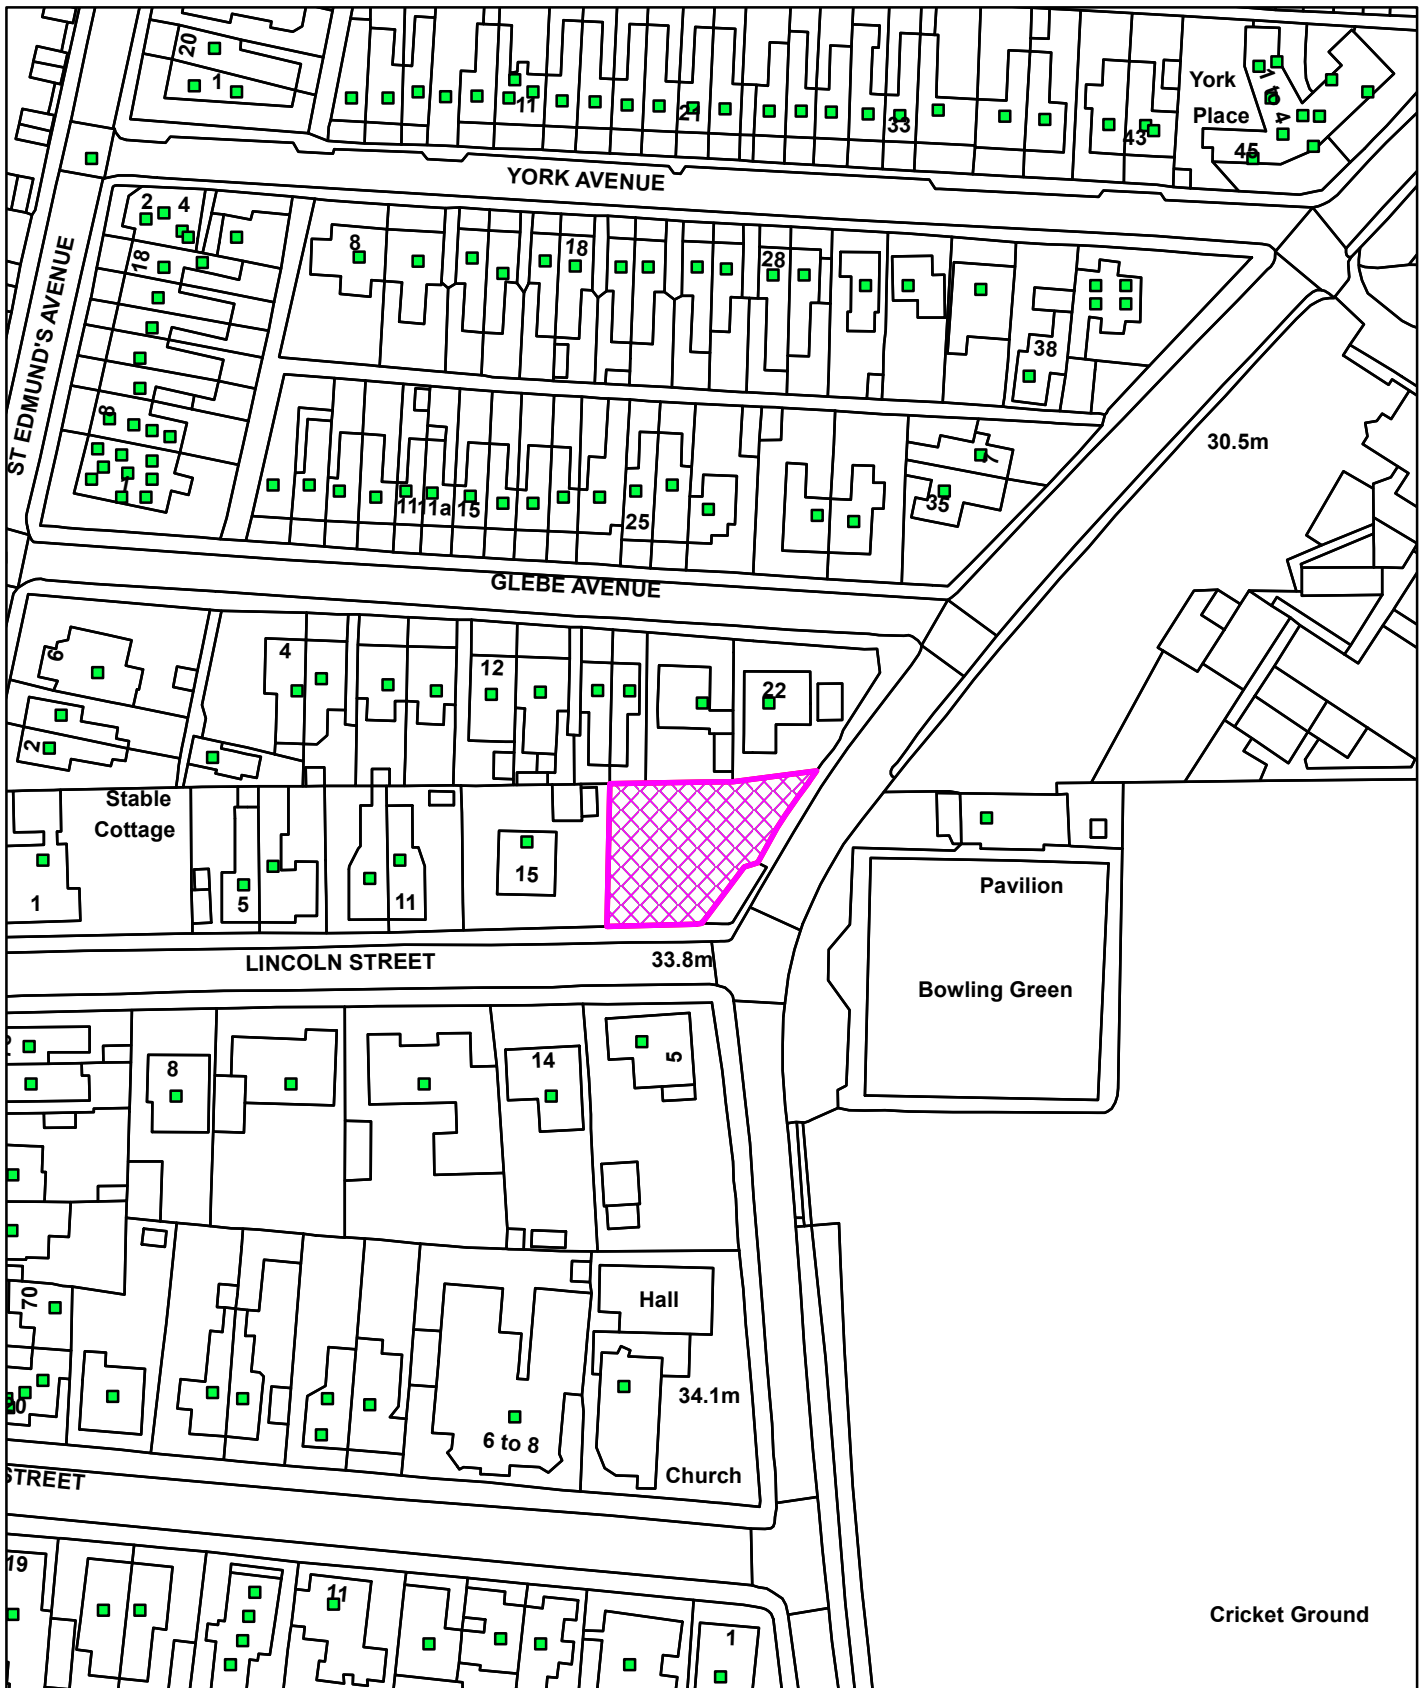

# 23/00348/F

15 Lincoln Street Hunstanton Norfolk PE36 6AS

© Crown copyright and database rights 2023  
Ordnance Survey 100024314

19/09/2023